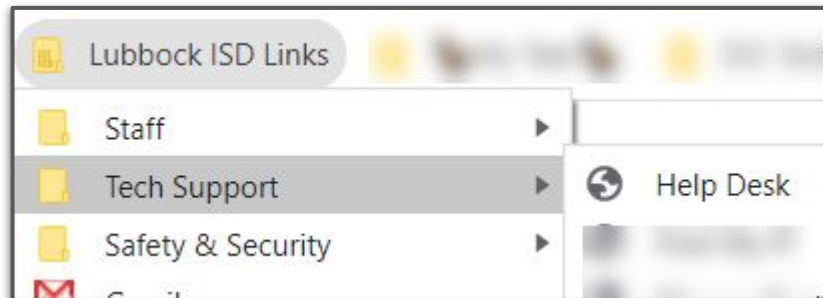

Incident IQ

Help Desk & Assets

Visit <https://lubbockisd.incidentiq.com/>

Select the Help Desk bookmark from the Lubbock ISD Links

The quick link can also be found on the district website.

Click the District Login button and enter district credentials.