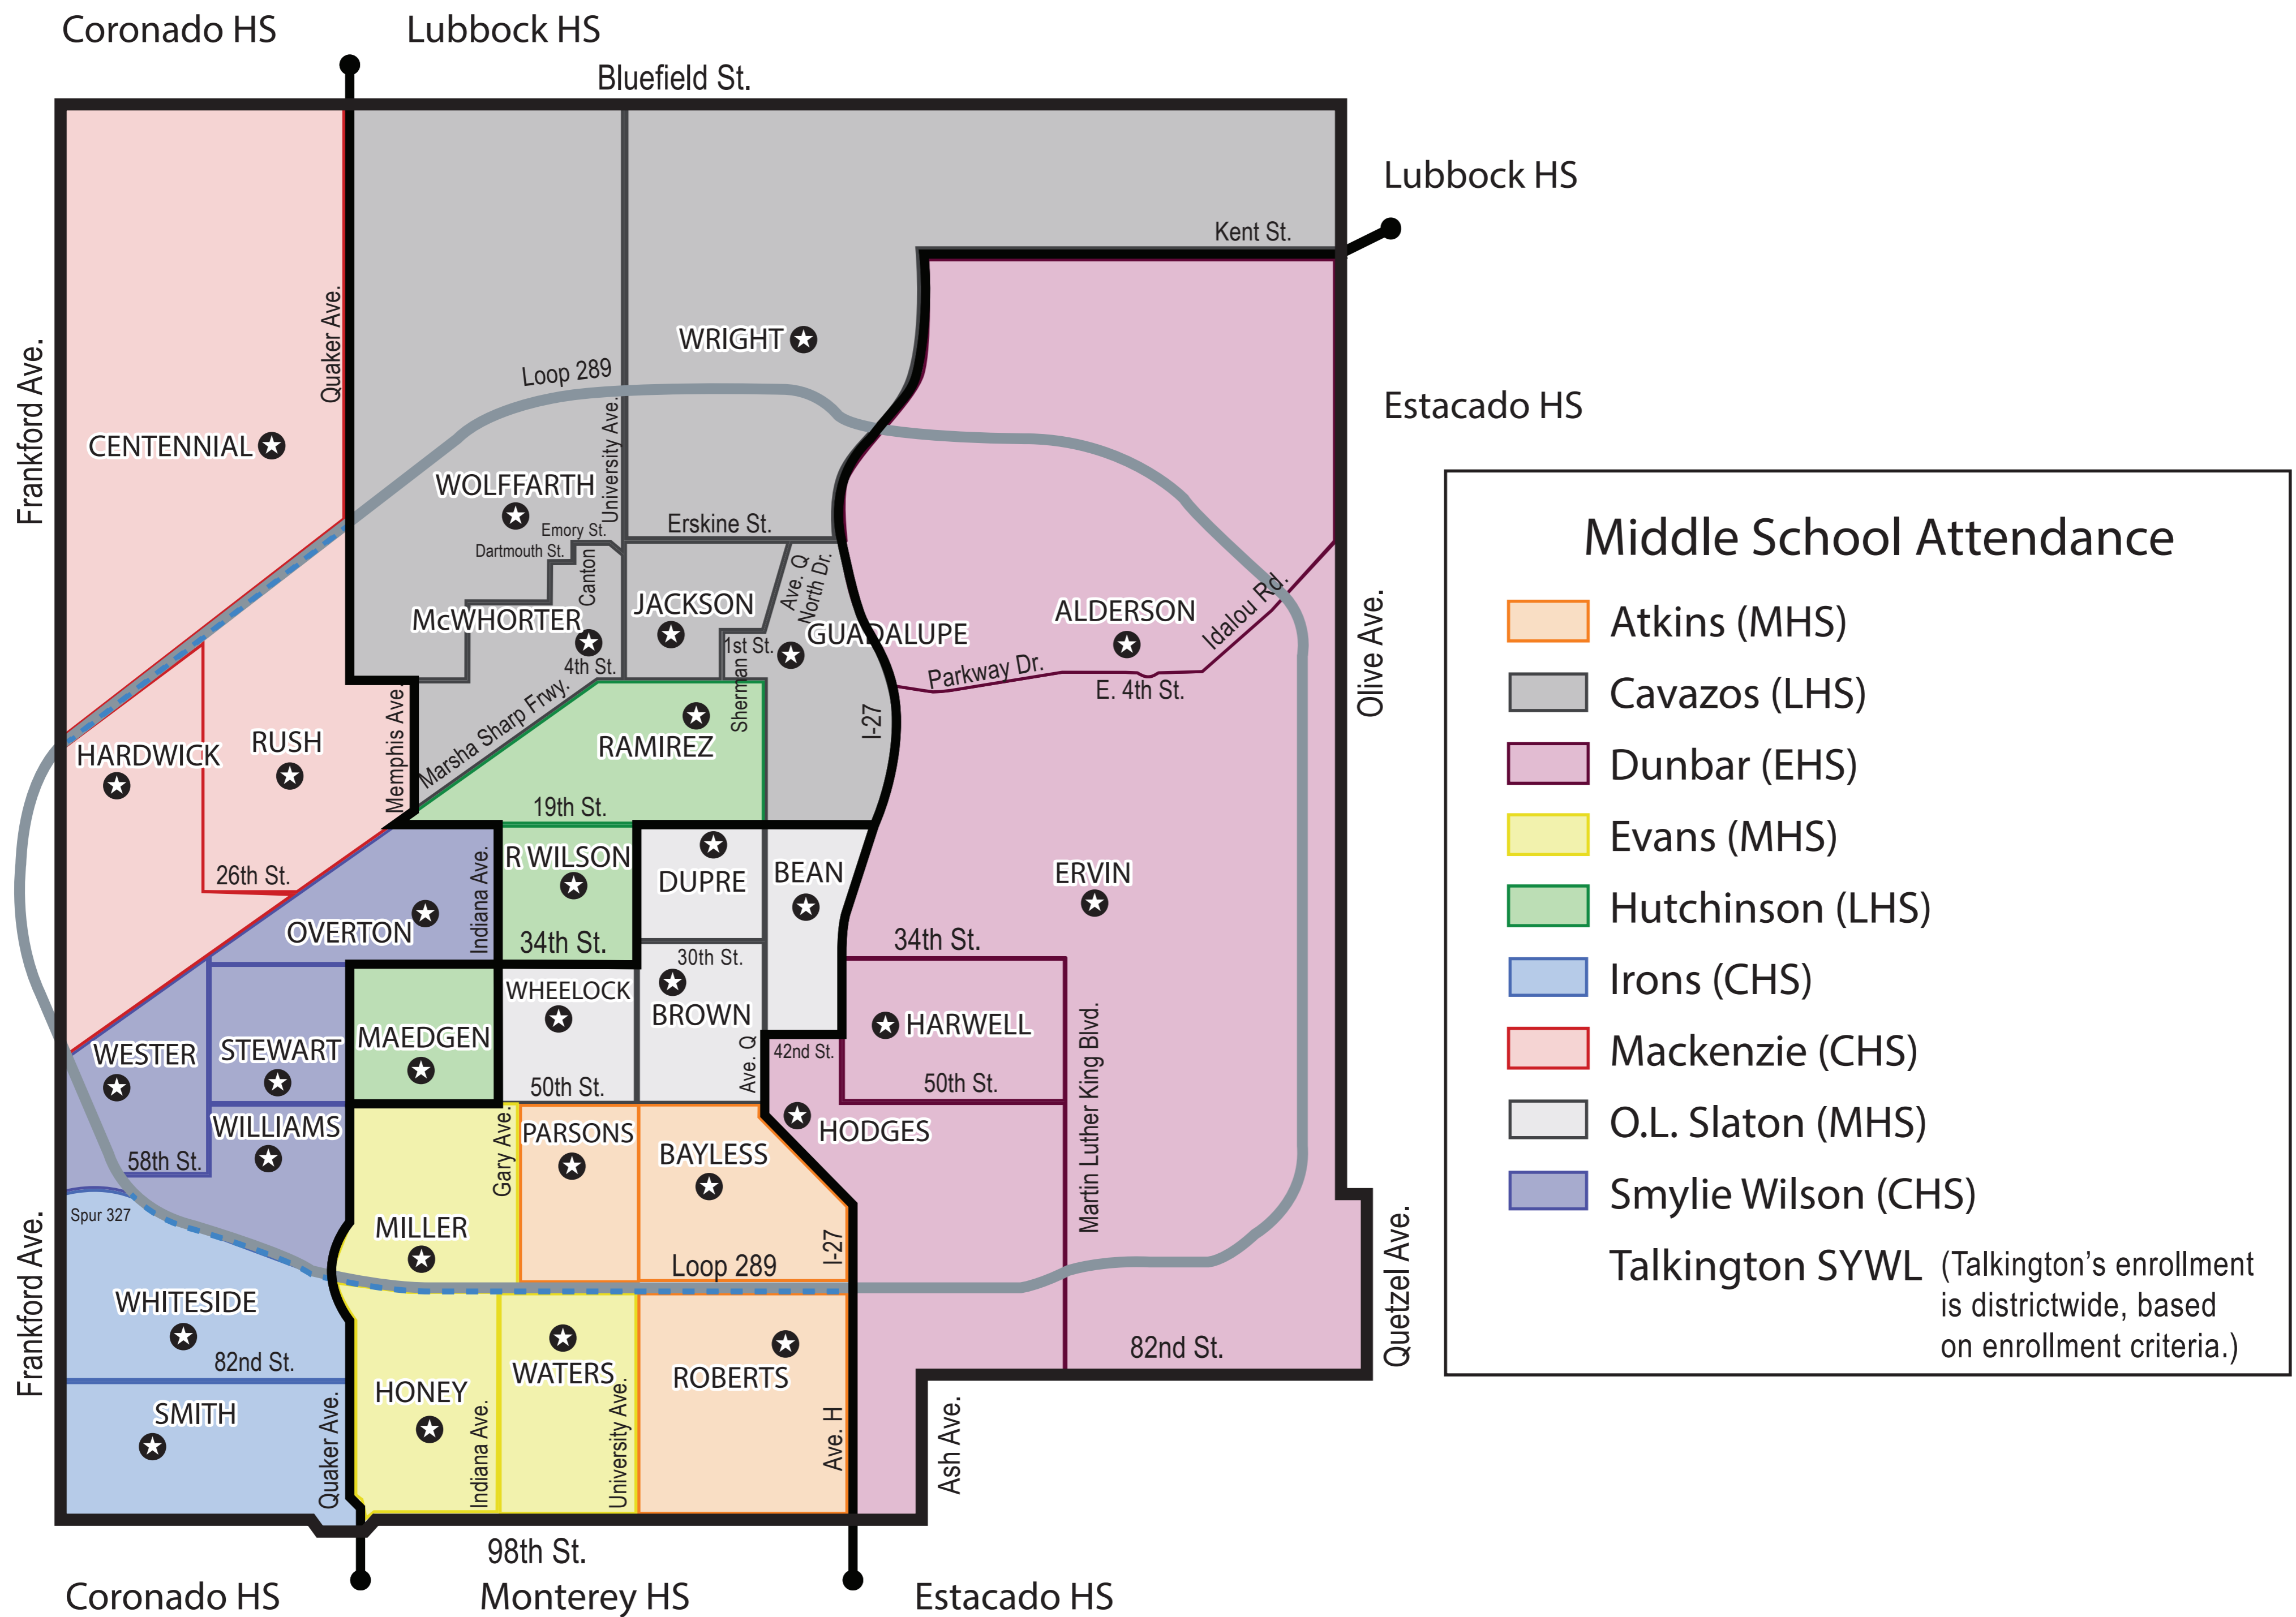

Attendance Zones

Lubbock Independent School District

**Contact Student and School Support at (806) 219-0030
with questions about attendance areas.**