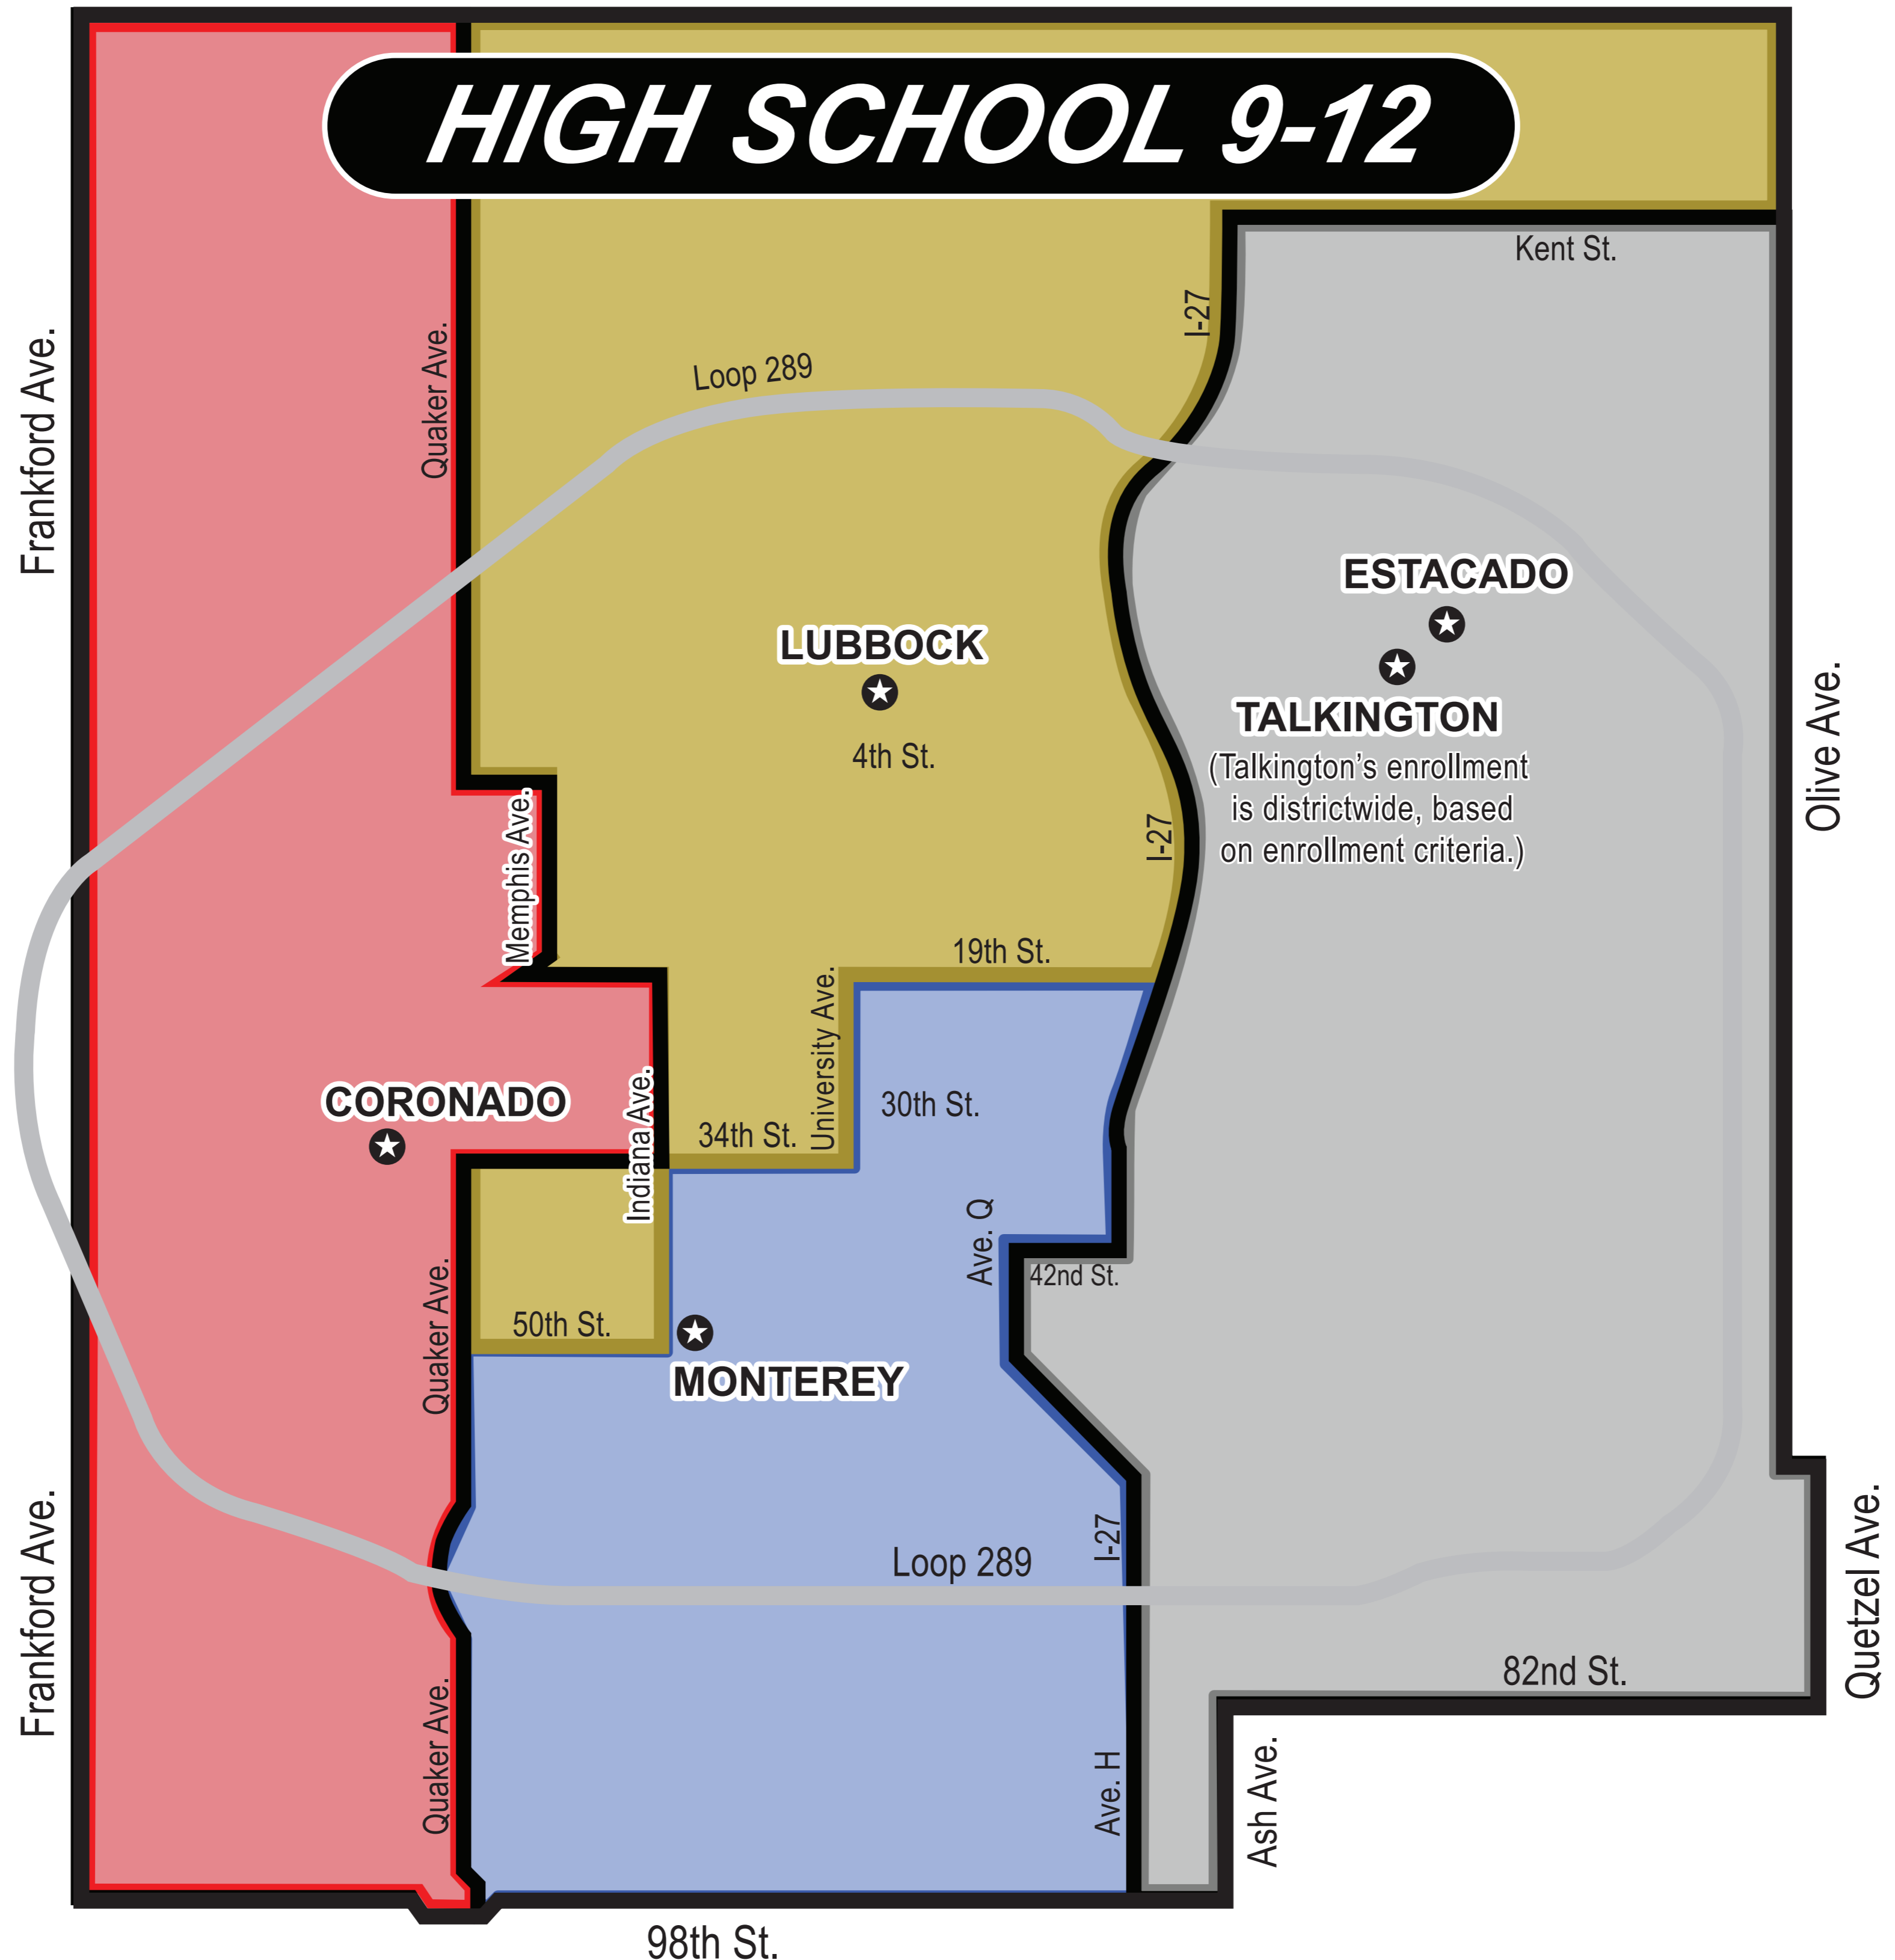

# Attendance Zones

Lubbock Independent School District

Bluefield St.

Contact Student and School Support at (806) 219-0030  
with questions about attendance areas.

Rev. November 2019