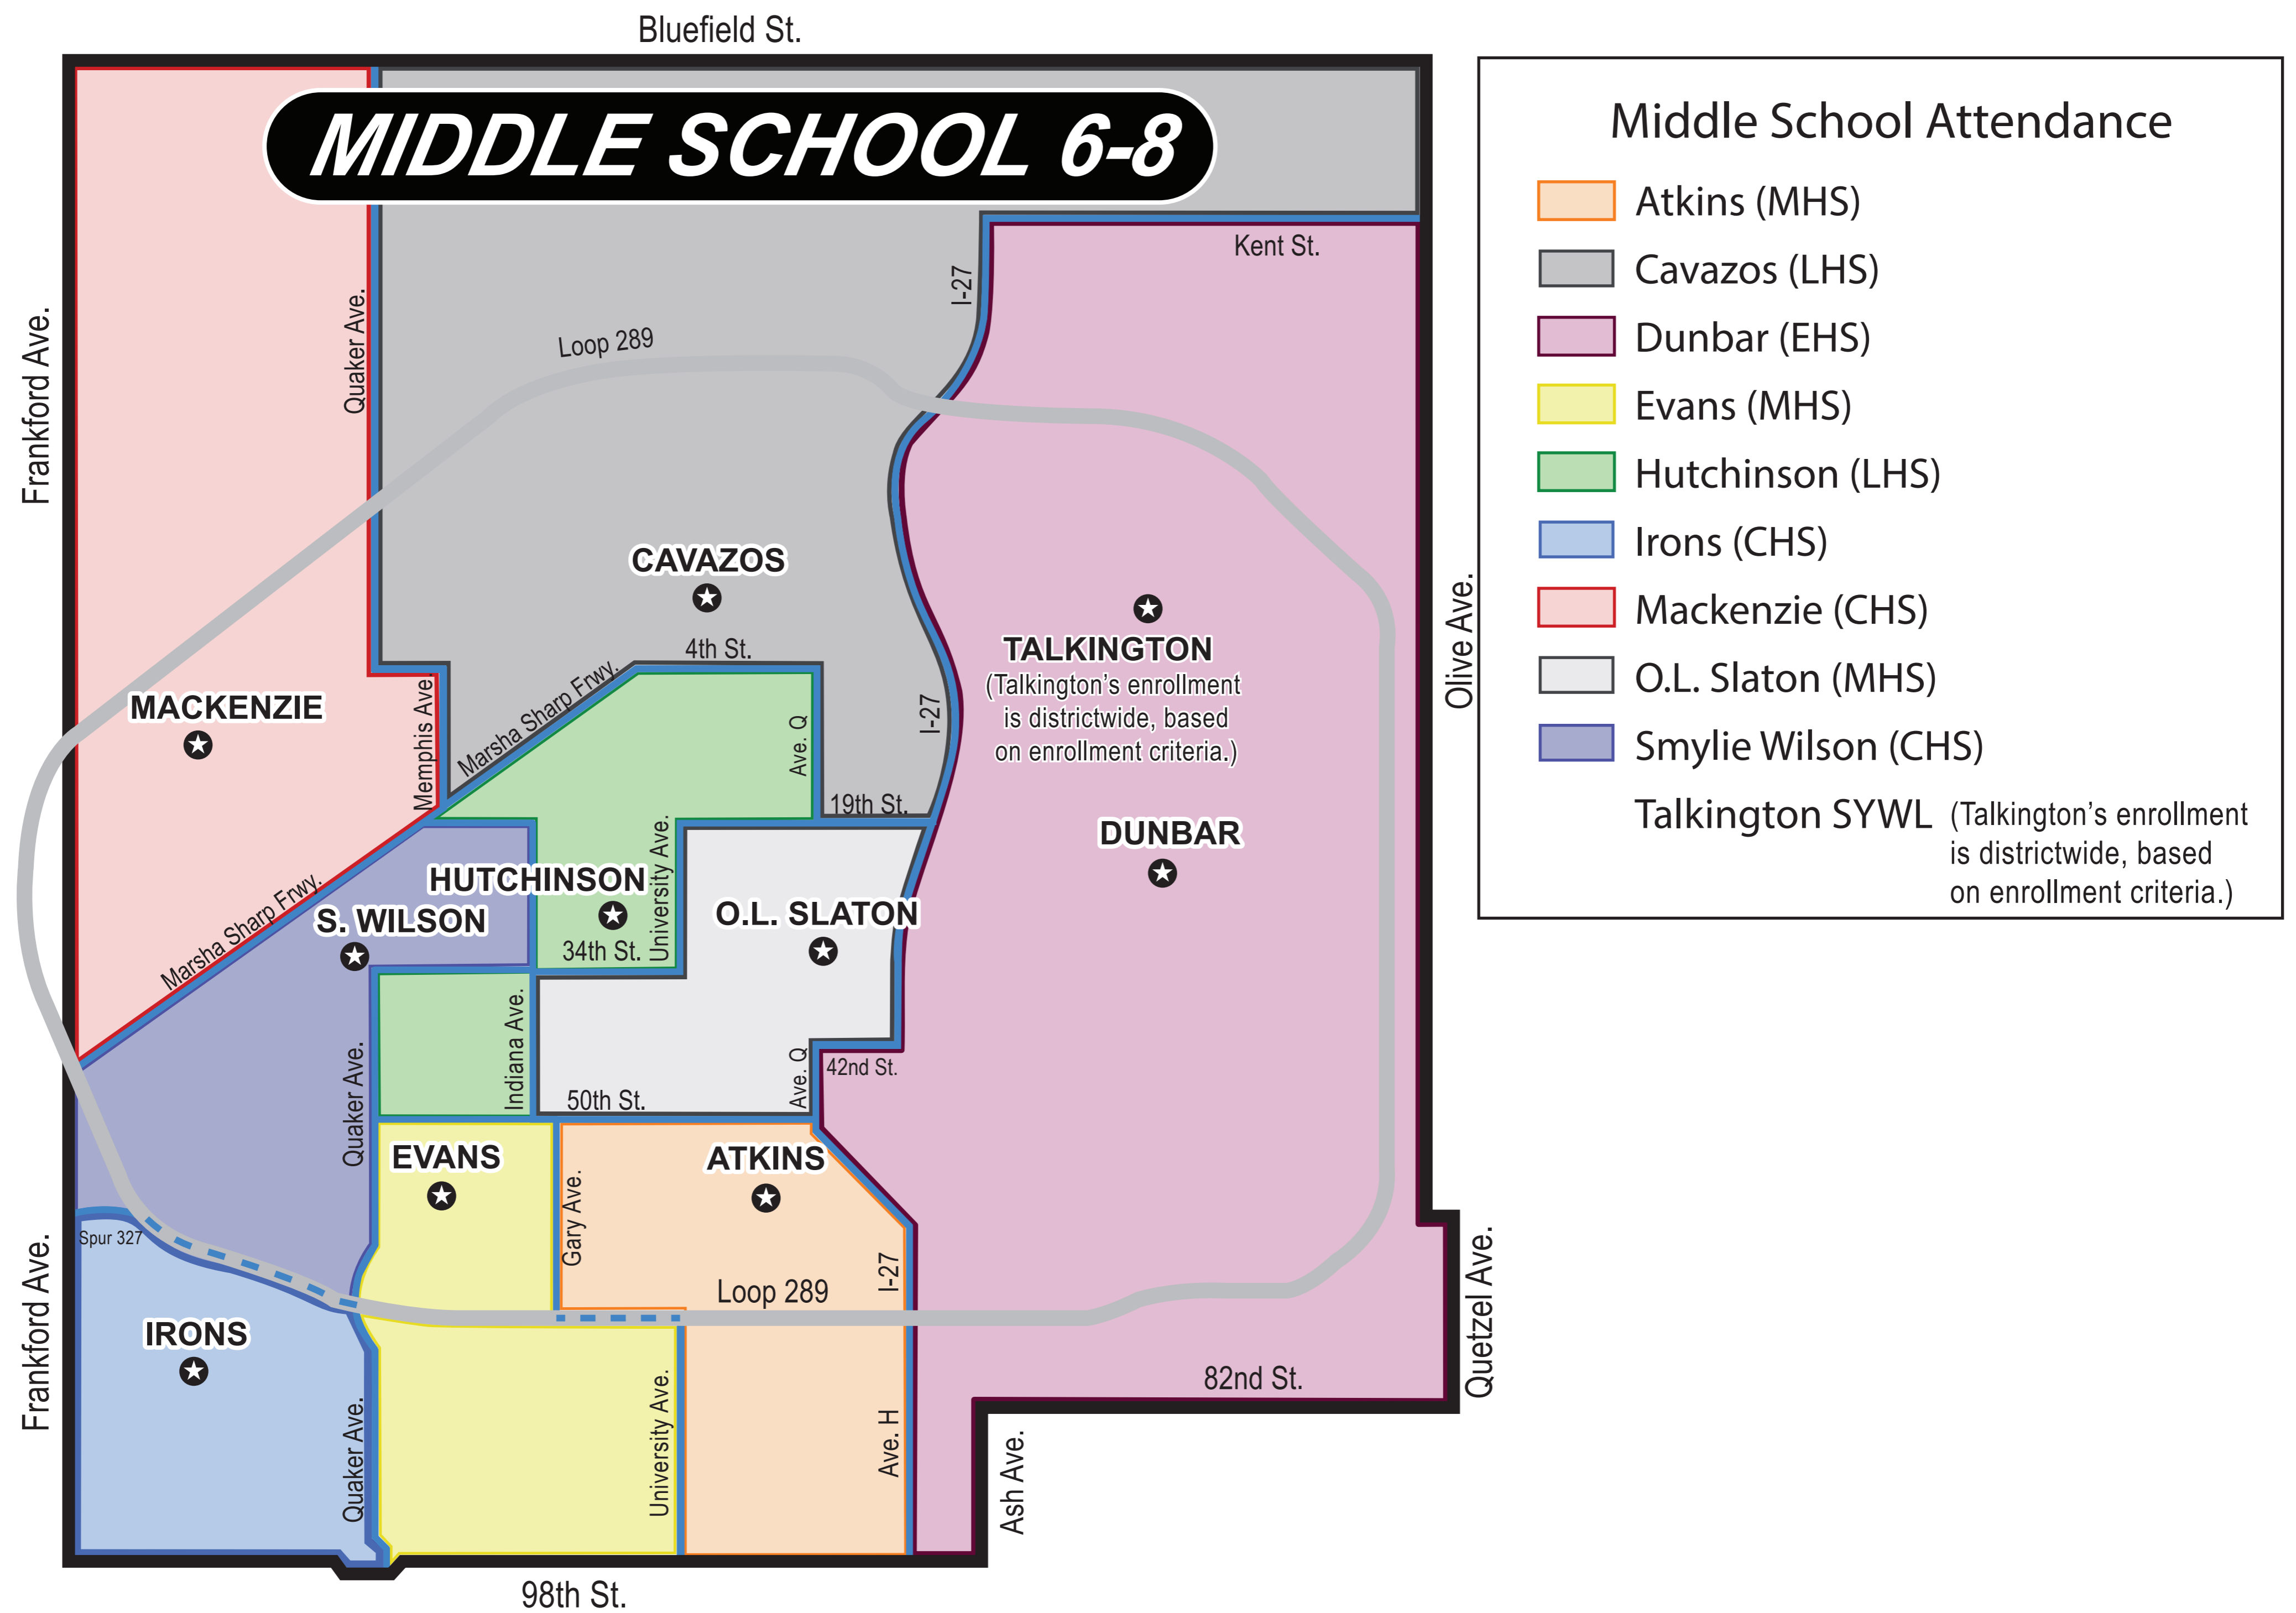

Attendance Zones

Lubbock Independent School District

**Contact Student and School Support at (806) 219-0030
with questions about attendance areas.**

Rev. November 2019