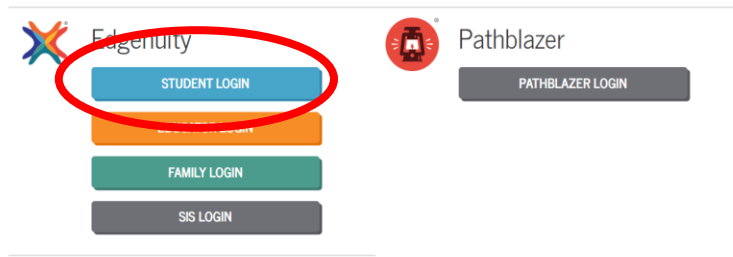

# How to Login to Edgenuity

Go to [edgenuity.com](https://edgenuity.com)

Welcome to Edgenuity

For **CREDIT RECOVERY**:

USERNAME: lub(your student ID #)

PASSWORD: (Your student ID #)

Student Login

USERNAME