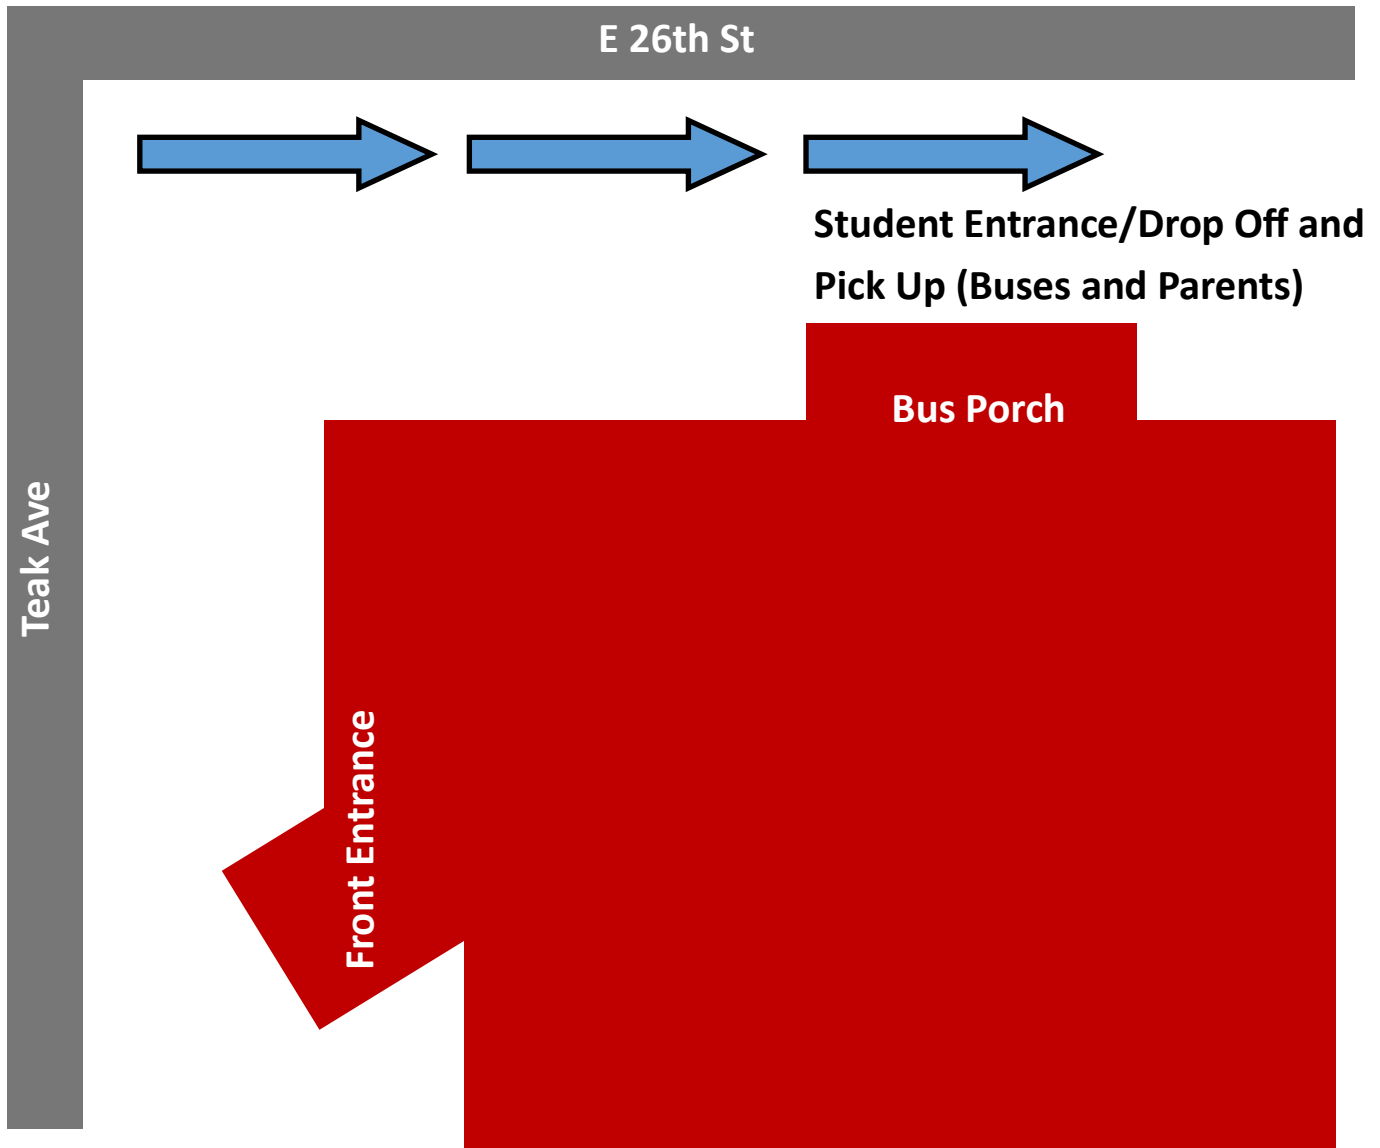

## Transportation Information

Morning bus route information may be found by clicking [here](#) Student bus stops will be at the same location A.M and P.M. For more information or questions contact Durham at 219-0780. \*Masks are required to ride the bus and enter the school. If a student does not have access to a mask the bus and/or school will provide one.